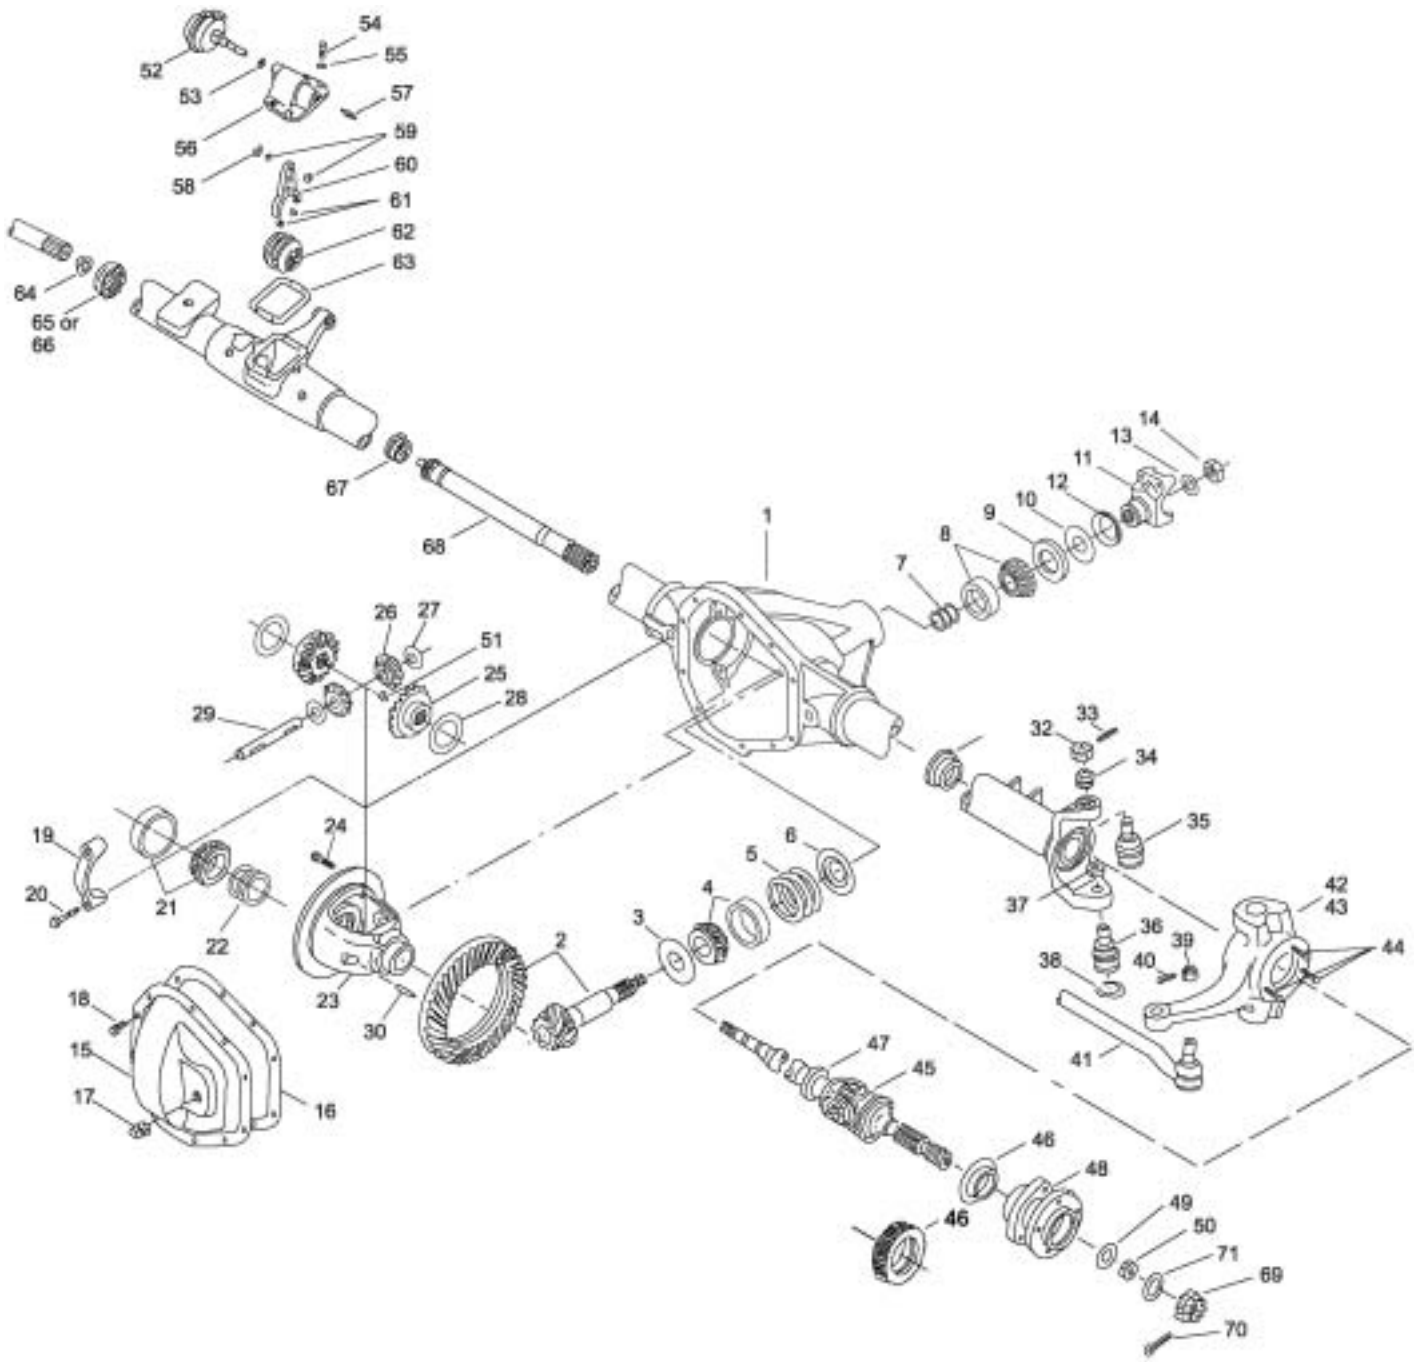

## **Jeep / Eagle 1984-1996**

**Model 30 /181 Disconnect  
Front Axles for**

**XJ (Cherokee /Comanche)  
YJ /TJ (Wrangler)**

# Jeep Model 30 /181 Disconnect Front Exploded View